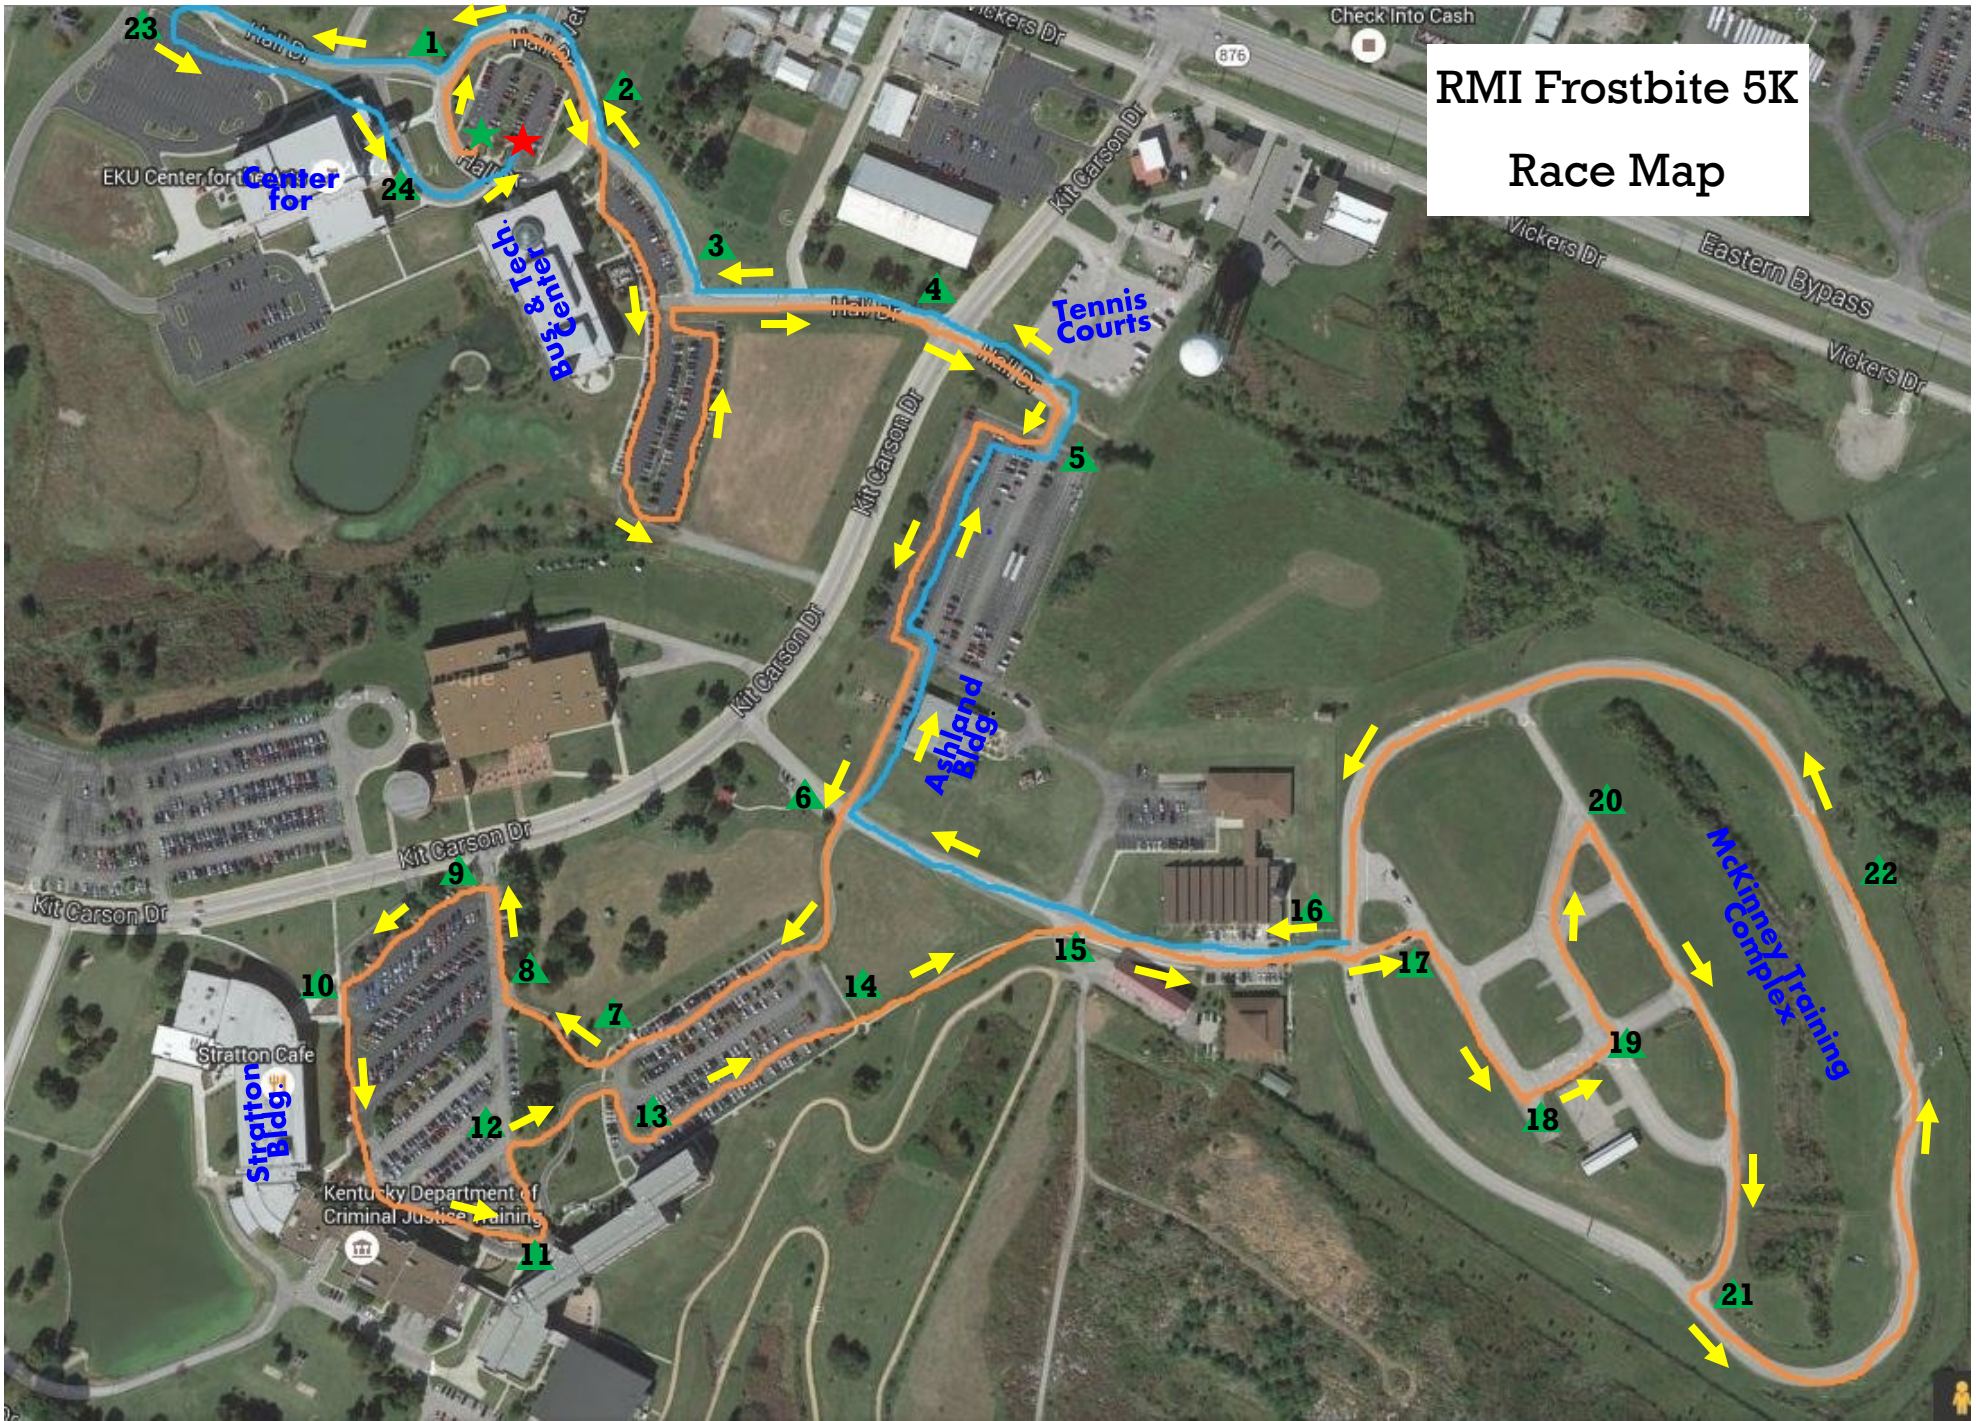

RMI Frostbite 5K Race Map

 Start

 Finish

 Check Point

 Race Direction